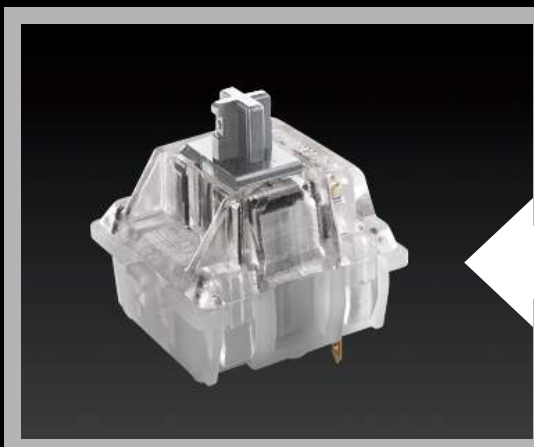

IRON-GREY
EDITION

ATTACK X3 RGB

CHERRY MX RGB MECHANICAL GAMING KEYBOARD

SPEEDY

FASTEST CHERRY MX SWITCH,
IDEAL FOR GAMING & FAST TYPISTS

CHERRY MX

SPEED SILVER

EXTREMELY SHORT REACTION TIME **40% FASTER** THAN THE CHERRY STANDARD MX SWITCH

SPEED SILVER

40% FASTER

STANDARD

RGB BACKLIGHT + ALUMINUM

Enjoy an impressively wide range of RGB (16.8 million color) backlight options with Attack X3 RGB! The award-winning aluminum design will reinforce the effect to create one of the most impressive keyboards the world has ever seen!

With 9 preset modes for immediate enjoyment and the capability of creating your own settings from 7 different effects, you will be able to adjust it to your needs and tastes.

RGB backlight + aluminum brushed structure