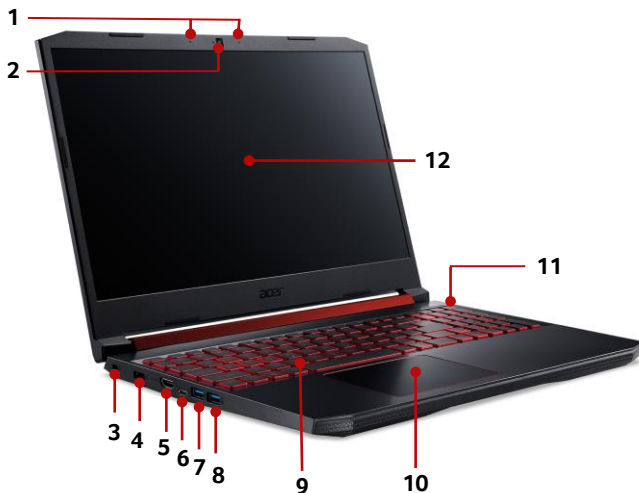

SPECIFICATIONS

NITRO

Product views	1. Microphones 2. Webcam 3. Kensington lock slot 4. Ethernet (RJ-45) port 5. HDMI® 2.0 port 6. USB Type-C™ port (USB 3.1 Gen 1)	7. USB 3.1 port 8. USB 3.1 port with power-off charging 9. Keyboard 10. Touchpad 11. Power button 12. 15.6" LCD display	13. Headset/speaker jack 14. USB 2.0 port 15. Power indicator 16. Battery indicator 17. Power connector (DC-in)
Operating system^{1,2}	Windows 10 Home 64-bit		
CPU and chipset¹	Intel® Core™ i7-9750H processor Intel® Core™ i7-8750H processor	Intel® Core™ i5-9300H processor Intel® Core™ i5-8300H processor	Intel® HM370 Mobile PCH chipset
Memory^{1,3,4,5}	Dual-channel DDR4 SDRAM support: ● Up to 16 GB of DDR4 system memory, upgradable to 32 GB using two soDIMM modules		
Display⁶	15.6" display with IPS (In-Plane Switching) technology, Full HD 1920 x 1080, high-brightness (300 nits) Acer ComfyView™ LED-backlit TFT LCD, supporting 144 Hz, 3 ms Overdrive ● 16:9 aspect ratio, NTSC 72% ● Wide viewing angle up to 170 degrees ● Ultra-slim design ● Mercury free, environment friendly	15.6" display with IPS (In-Plane Switching) technology, Full HD 1920 x 1080, high-brightness (300 nits) Acer ComfyView™ LED-backlit TFT LCD ● 16:9 aspect ratio, NTSC 72% ● Wide viewing angle up to 170 degrees ● Slim and narrow border design ● Mercury free, environment friendly	15.6" display with IPS (In-Plane Switching) technology, Full HD 1920 x 1080, Acer ComfyView™ LED-backlit TFT LCD ● 16:9 aspect ratio ● Wide viewing angle up to 170 degrees ● Ultra-slim design ● Mercury free, environment friendly
Graphics¹	NVIDIA® GeForce® GTX 1660 Ti with 6 GB of dedicated GDDR6 VRAM NVIDIA® GeForce® GTX 1650 with 4 GB of dedicated GDDR5 VRAM		NVIDIA® GeForce® GTX 1050 with 3 GB of dedicated GDDR5 VRAM
Audio	● Waves MaxxAudio® sound technology, featuring MaxxBass®, MaxxVolume®, MaxxDialog™ ● Two built-in microphones ● Acer TrueHarmony technology for lower distortion, wider frequency range, headphone-like audio and powerful sound		
Storage^{1,7}	Solid state drive ● 1 TB / 512 GB / 256 GB, 2D NVMe, RAID 0 SSD ● 512 GB / 256 GB, PCIe Gen3, 8 Gb/s up to 4 lanes, NVMe ● 128 GB, PCIe Gen3, 8 Gb/s, NVMe	Hard disk drive ● 2 TB / 1 TB 2.5-inch 5400 RPM	
Webcam¹	Video conferencing : ● HD webcam with 1280 x 720 resolution and 720p HD audio/video recording. ● Super high dynamic range imaging (SHDR)		
Wireless and networking¹	WLAN ● Intel® Wireless-AC 9560, 802.11a/b/g/n/ac wireless LAN ● Dual Band (2.4 GHz and 5 GHz) ● 2x2 MU-MIMO technology ● Supports Bluetooth® 5.0	LAN ● Realtek RTL8118ASA-CG ● Gigabit Ethernet ● Wake-on-LAN and 'RealWoW!' technology (remote wake-up) support ● Killer™ Ethernet E2500 ● Gigabit Ethernet ● Wake-on-LAN ready	
Security	BIOS user, supervisor, HDD passwords Kensington lock slot		
Dimensions and weight^{8,9}	Dimensions: 363.4 (W) x 255 (D) x 25.9 (H) mm (14.31 x 10.04 x 1.02 inches)	Weight: ● 2.3 kg (5.07 lbs.) with 4-cell battery pack, one hard drive ● 2.3 kg (5.07 lbs.) with 4-cell battery pack, one hard drive and one SSD ● 2.2 kg (4.85 lbs.) with 4-cell battery pack, solid state drive	
Power adapter and battery^{3,10}	ACPI 5.0 CPU power management standard: supports Standby and Hibernation power-saving modes Power adapter: ● 3-pin 180 W AC adapter ● 3-pin 135 W AC adapter Battery: 55 Wh 3580 mAh 15.4 V 4-cell Li-ion battery pack(for models with Full HD Panel) Battery life up to 8 hours (based on MobileMark® 2014 test results) Battery life up to 8 hours (based on video playback test results) Battery life up to 11 hours (based on web browsing test results)		
Input and control	Keyboard: 103-/104-/107-key FineTip backlit keyboard with independent standard numeric keypad, international language support and power button Touchpad: Multi-gesture touchpad, supporting two-finger scroll; pinch; gestures to open Cortana, Action Center, multitasking; application commands ● Microsoft Precision Touchpad certification		
Windows Desktop Apps¹¹	● Acer Product Registration ● NitroSense		● Acer Collection ● Quick Access
Warranty	One-year International Travelers Warranty (ITW)		
1.	Specifications vary depending on model.	7.	1 GB is 1 billion bytes. Actual formatted capacity is less and may vary depending on preloaded materials and operating environment. Acer Recovery Management uses a portion of the stated hard disk capacity as dedicated backup space.
2.	64-bit software is required to enjoy the advantages of 64-bit processing.	8.	Minor variations in system dimensions are possible due to the manufacturing process.
3.	Shared system memory may be allocated to support graphics, depending on system memory size and other factors. Actual system memory available to the operating system will be reduced by any memory used by the graphics solution and resources required by the operating environment.	9.	Weight may vary depending on product configuration, vendor components, manufacturing variability, and selected options.