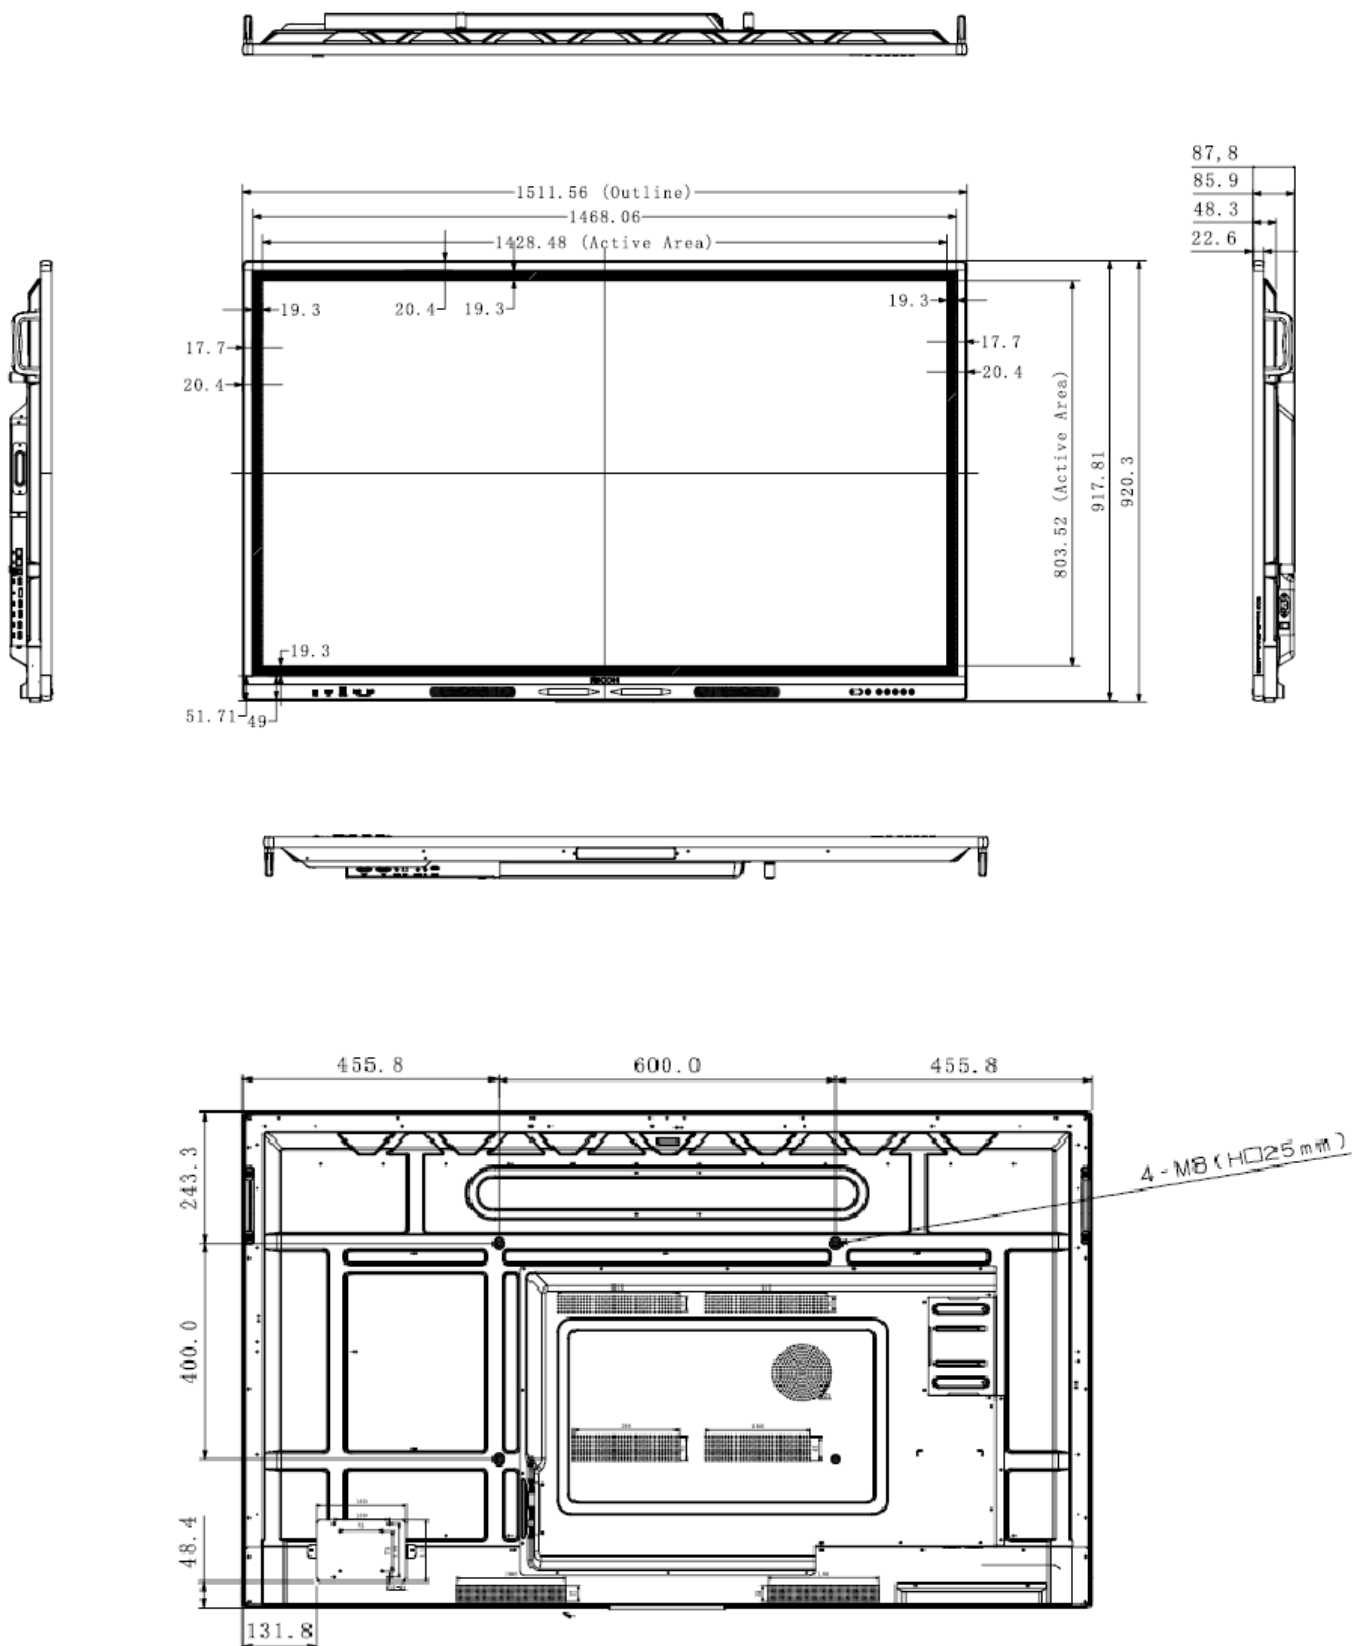

- 65 inch : for small conference rooms and classrooms
- Easy-to-use interface and built-in Apps
- Effective split-screen presentation
- 4K UHD display embedded canvas
- Advanced connectivity

Dimensional drawings

DISPLAY PANEL

Panel size: diagonal (" wide)	65
Effective area: W x H (mm)	803.52 x 1,428.48
Resolution: maximum (Full HD)	3,840 x 2,160
Colours: maximum	1,070,000,000
Brightness: maximum (cd/m ²)	350
Contrast ratio	1,200 : 1
Pixel pitch (mm)	0.372 x 0.372
Response: grey to grey (ms)	8
Refreshing frequency	60 Hz
Viewing angle: H/V (°)	178/178
LED lifetime	50,000 hours
Colour gamut	72%