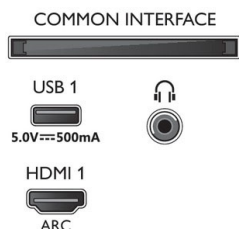

Connections

Side