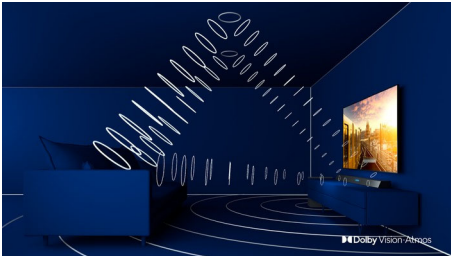

PHILIPS

4K UHD Android TV

3-sided Ambilight TV Major HDR formats supported, Dolby Vision and Dolby Atmos, 108 cm (43") Android TV

Highlights

43PUS7906/12

3-sided Ambilight

With Philips Ambilight every moment feels closer. Intelligent LEDs around the edge of the TV respond to the on-screen action and emit an immersive glow that's simply captivating. Experience it once and wonder how you enjoyed TV without it.

Dolby Vision + Dolby Atmos

Support for Dolby's premium sound and video formats means the HDR content you watch will look-and sound-glorious. You'll enjoy a picture that reflects the director's original