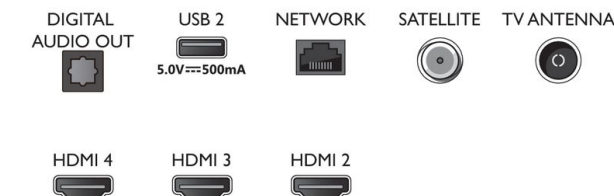

Design

- Colors of TV: Anthracite grey bezel
- Stand design: Anthracite grey v sticks

Connections

Side

Bottom

Issue date 2021-03-11

Version: 3.4.1

12 NC: 8670 001 74727
EAN: 87 18863 02832 2