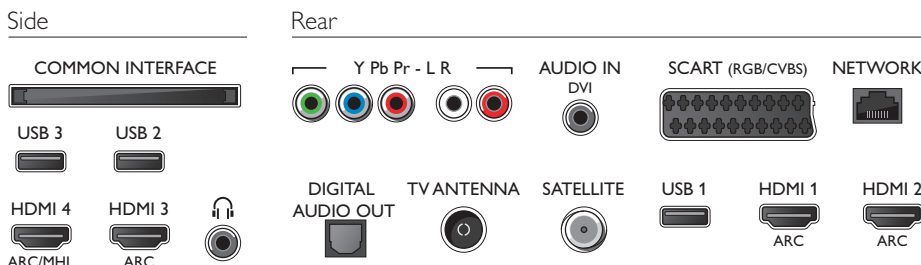

- Video Playback Formats: Containers: AVI, MKV, H264/MPEG-4 AVC, MPEG-1, MPEG-2, MPEG-4, WMV9/VC1, HEVC
- Subtitles Formats Support: .SRT, .SUB, .TXT, .SMI
- Music Playback Formats: AAC, MP3, WAV, WMA (v2 up to v9.2), WMA-PRO (v9 and v10)
- Picture Playback Formats: JPEG

Supported Display Resolution

- Computer inputs on all HDMI: @60Hz, up to 4K Ultra HD 3840x2160
- Video inputs on all HDMI: @ 24, 25, 30, 50, 60Hz, up to 4K Ultra HD 3840x2160p

Tuner/Reception/Transmission

- Digital TV: DVB-T/T2/C/S/S2
- MPEG Support: MPEG2, MPEG4
- Video Playback: NTSC, PAL, SECAM
- TV Program guide*: 8 day Electronic Program Guide
- Signal strength indication
- Teletext: 1000 page Hypertext

Power

- Mains power: AC 220 - 240 V 50/60Hz
- Ambient temperature: 5 °C to 35 °C
- Eu Energy Label power: 77 W
- Annual energy consumption: 112 kWh
- Energy Label Class: B

43PUS6501/12

- Standby power consumption: <0.3
- Power Saving Features: Auto switch-off timer, Light sensor, Picture mute (for radio)

Dimensions

- Box dimensions (W x H x D): 1054 x 669 x 133 mm
- Set dimensions (W x H x D): 968 x 573 x 77 mm
- Set dimensions with stand (W x H x D): 968 x 622 x 201 mm
- Product weight: 9.9 kg
- Product weight (+stand): 10.4 kg
- Weight incl. Packaging: 13 kg
- VESA wall mount compatible: 200 x 200 mm

Accessories

- Included accessories: Remote Control, 2 x AA Batteries, Table top stand, Power cord, Quick start guide, Legal and safety brochure

Connections

Issue date 2016-03-10

Version: 3.2.1

12 NC: 8670 001 35007
EAN: 87 18863 00780 8

© 2016 Koninklijke Philips N.V.
All Rights reserved.

Specifications are subject to change without notice. Trademarks are the property of Koninklijke Philips N.V. or their respective owners.

www.philips.com

- EPG and actual visibility (up to 8 days) is country and operator dependent.
- Android App offerings vary per country. For more details please visit your local Google Play Store.
- Energy consumption in kWh per year, based on the power consumption of the television operating 4 hours per day for 365 days. The actual energy consumption will depend on how the television is used.
- Cloud Gaming offering depends on game providers.
- The TV supports DVB reception for 'Free to air' broadcast. Specific DVB operators may not be supported. An up to date list can be found in the FAQ section of the Philips support website. For some operators Conditional Access and subscription are required. Contact your operator for more information.
- (Philips) only compatible with specific Philips player device.
- Google Cast functionality is subject to Google Cast Ready apps and devices. For more details please visit Google Cast product page.
- Philips TV Remote app and related functionalities vary per TV model, operator, and country, as well as smart device model and OS. For more details please visit: www.philips.com/TVRemoteapp.
- Smart TV app offerings vary per TV model and country. For more details please visit: www.philips.com/smarttv.
- USB recording for digital channels only, recordings may be limited by broadcast copy protection (CI+). Country and channel restrictions may apply.