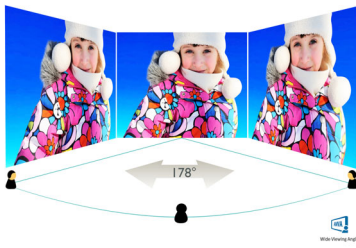

Vivid pictures every time

- AMVA LED for wide-view super-high contrast, vivid images
- SmartContrast for rich black details
- 16:9 Full HD display for the best viewing experience
- Easy display performance tuning with SmartControl Lite

PHILIPS

LCD monitor with LED backlight
V-line 27" (68.6 cm)

273V5QHAB/00

Highlights

AMVA LED display

Philips AMVA LED display uses an advanced multi-domain vertical alignment technology which gives you super-high static contrast ratios for extra vivid and bright images. While standard office applications are handled with ease, it is especially suitable for photos, web-browsing, films, gaming and demanding graphical applications. Its optimised pixel management technology gives you 178/178 degree extra wide viewing angle, resulting in crisp images even in 90 degree pivot mode

Specifications

Picture/Display

- LCD panel type: AMVA LCD
- Backlight type: W-LED system
- Panel Size: 27 inch/68.6 cm
- Effective viewing area: 597.6 (H) x 336.15 (V)
- Aspect ratio: 16:9
- Optimum resolution: 1920 x 1080 @ 60 Hz
- Response time (typical): 12 ms
- SmartResponse (typical): 4 ms (Grey to Grey)
- Brightness: 300 cd/m²
- SmartContrast: 10,000,000:1
- Contrast ratio (typical): 3000:1
- Pixel pitch: 0.311 x 0.311 mm
- Viewing angle: 178° (H)/178° (V), @ C/R > 10
- Display colours: 16.7 M
- Scanning Frequency: 30–83 kHz (H)/56–75 Hz (V)
- sRGB