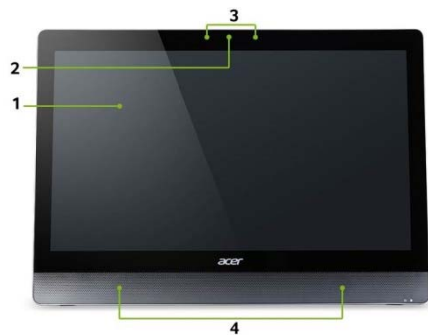

Acer recommends Windows 8.

Aspire U5-620

SPECIFICATIONS

Product views	1 23" Full HD, IPS LED-backlit LCD 2 Two built-in microphones 3 Full HD webcam 4 Two front-facing speakers 5 Hinge/stand 6 Power switch 7 TV-in	8 Kensington lock slot 9 USB 2.0 port 10 HDMI-out port 11 Ethernet (RJ-45) port 12 USB 2.0 port 13 USB 2.0 port	14 USB 3.0 port 15 USB 3.0 port 16 SD Card reader 17 HDMI-in port 18 Audio combo jack 19 Optical drive
Operating system^{1,2}	Windows 8.1 64-bit		
CPU and chipset¹	Intel® Core™ i7-4712MQ processor with Intel® HD Graphics 4600 Intel® Core™ i7-4702MQ processor with Intel® HD Graphics 4600 Intel® Core™ i5-4210M processor with Intel® HD Graphics 4600 Chipset: Intel® HM86 Express		Intel® Core™ i5-4200M processor with Intel® HD Graphics 4600 Intel® Core™ i3-4100M processor with Intel® HD Graphics 4600 Intel® Core™ i3-4000M processor with Intel® HD Graphics 4600
Memory^{1,3,4}	2 GB / 4 GB / 8 GB DDR3 1600 MHz soDIMM Up to 16 GB of dual-channel DDR3 1600 MHz		
Storage^{1,5}	Hard disk drive: • 1 TB 2.5-inch 5400 RPM hybrid hard disk with 8 GB single-level cell Solid State Drive • 500 GB / 1 TB 5400 RPM, 9.5 mm high		
Optical media drive	6X Blu-ray Disc™ re-writeable, 9.0 mm slim, tray-load 8X Super-Multi drive, 9.0 mm slim, tray-load M-DISC Ready™		
Graphics¹	NVIDIA® GeForce® GTX 850M, 2 GB DDR3		
Display¹	Touch support: Y Size (Inches): 23 Display max resolution: 1920 x 1080 Backlight: LED	Viewing angle: 178° Brightness (cd/m2): 250 nits Aspect ratio: 16:9	Panel technology: IPS Response time: 16 ms Color saturation (NTSC): 72% Multi-touch input points: 10; with anti-fingerprint coating Tilt: 10° to 90°
Audio	Dolby® Digital Plus® Home Theater	Built-in stereo speakers	
Webcam	Video conferencing: Integrated 2.0 MP Full HD high-sense webcam		
Communication	WLAN: 802.11a/b/g/n/ac wireless LAN and Bluetooth® 4.0 LE		LAN: Gigabit Ethernet
TV tuner	Dual digital DVB-T		
Expansion slot	2x Mini PCI Express® slots		
Windows Store Apps⁷	In-House • Acer Explorer		
Windows Desktop Apps⁷	In-House • Acer Screen Grasp • Acer Touch Tools		
Dimensions	35 (W) x 398 (D) x 560 (H) mm (1.38 x 15.67 x 22.05 inches)		
Hinge	Tiltable from 10° to 90° (lay-flat)		
Power supply and adapter	3-pin 135 W AC adapter	3-pin 90 W AC adapter	
System compliance	RoHS, PC2001		
Options and accessories	Wireless (2.4 GHz RF) keyboard and mouse		
Certification	BSMI, CE, CB, FCC