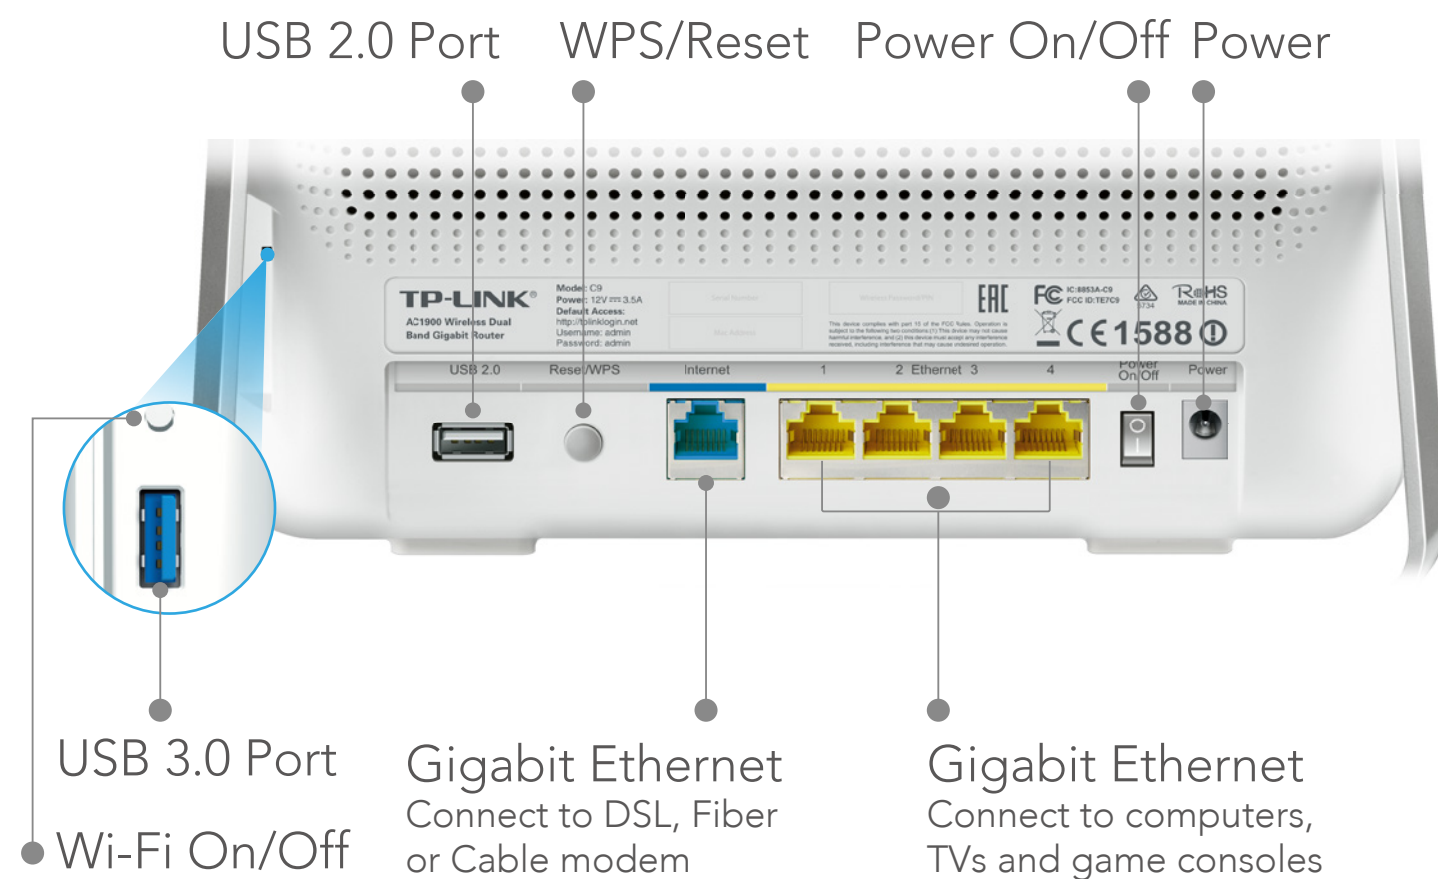

Beamforming Technology For Laser-Focused Wi-Fi

Beamforming concentrates the Wi-Fi signal towards your devices, focusing the data transmission toward the most-needed directions. Superior Wi-Fi bandwidth utilization increases Wi-Fi range, delivering highly targeted and efficient Wi-Fi connections.

Tether App Easy Network Management at Your Fingertips

TP-LINK Tether provides the easiest way to access and manage the router on your iOS and Android devices. From Setup to Parental Control, Tether provides a simple, intuitive user interface to see what the status of your router is, who's online and what their privileges are. TP-LINK Tether is going to be adaptable to more router models.

Specifications

Hardware

- **Ethernet Ports:** 4 10/100/1000Mbps LAN Ports & 1 10/100/1000Mbps WAN Port
- **USB Port:** 1 USB 3.0 Port + 1 USB 2.0 Port
- **Button:** WPS/Reset Button, Wireless On/Off Button, Power On/Off Button
- **External Power Supply:** 12V/3.3A
- **Dimensions (W x D x H):** 8.7 x 3.4 x 6.6 in. (221 x 86 x 168.5mm)
- **Antenna:** 3 Dual Band Detachable Antennas