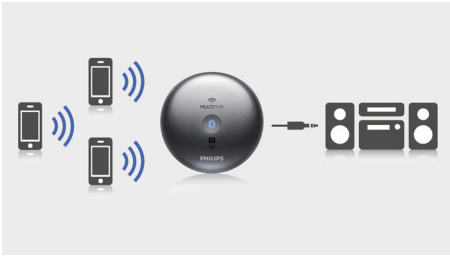

Turns your Hi-Fi into a wireless sound system

- Connects to almost any Hi-Fi or PC speaker system
- Works with any smartphone or tablet with Bluetooth®
- Digital coaxial and optical audio outputs for premium sound

Simplicity in use

- One-Touch Bluetooth® pairing by NFC
- Plug-and-play for easy use
- Smooth and compact design

PHILIPS

Highlights

MULTIPAIR

Pair up to 3 smart devices so you can stream music from whichever device you want, without the hassle of un-pairing and re-pairing. To play a song on a different device, just pick it and hit play. The song on the original device will stop and your new song will take over, perfect for sharing music with friends, parties, or just playing different songs stored on different devices. Let friends and family pair at the same time, so you can swap between each other's music in a flash.

Stream online music apps

Every music lover has his favorite music service or online radio apps on his mobile devices. Now you can play them directly on your Hi-Fi system.

High fidelity Bluetooth®

With advanced technology, sound streamed via Bluetooth® is brought to the next level. Standard Bluetooth® audio uses SBC codec that is built for basic audio transmission, leaving listeners sometimes disappointed and dissatisfied. The Hi-Fi adapter, however, is armed with high fidelity (aptX® and AAC)