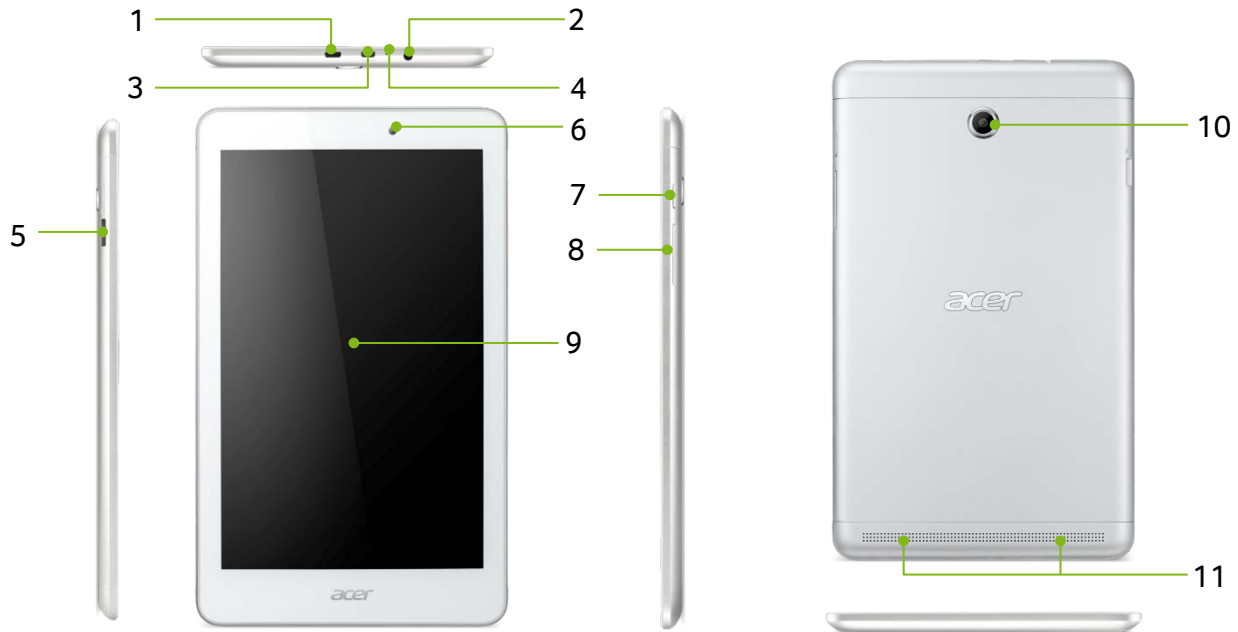

SPECIFICATIONS

Iconia Tab 8
A1-840

Product views	1 Micro USB port 2 Headphone/speaker combo audio jack 3 HDMI® Micro port 4 Microphone 5 MicroSD™ card reader 6 Front-facing camera	7 Power button 8 Volume up/down button 9 8" touchscreen 10 Rear-facing camera 11 Dual speakers	
Operating system¹	Android 4.4 (KitKat)		
Dimensions and weight²	130 (W) x 215 (D) x 8.5 (H) mm (5.12 x 8.46 x 0.33 inches)	0.36 kg (0.79 lbs.) with 1-cell battery pack	
CPU and chipset¹	Intel® Atom™ processor Z3735G		
Memory^{1,3,4,5}	DDR3L memory support: • 1 GB onboard system memory		
Display^{1,6}	8.0" display with IPS (In-Plane Switching) technology, HD 1280 x 800 resolution, high-brightness, LED-backlit TFT LCD with integrated multi-touch, supporting 10-finger touch • Wide viewing angle; mercury free, environment friendly		
Storage⁷	16 GB eMMC Supporting: microSD™ Card		
Webcam¹	Video conferencing • Front webcam with 1600 x 1200 (2 MP) resolution and 720p HD audio/video recording • Rear webcam with 2592 x 1944 (5 MP) resolution and 1080p Full HD audio/video recording		
Wireless and networking¹	WLAN^{8,9} • 802.11b/g/n wireless LAN	WPAN¹: Bluetooth® 4.0	GPS: Non-standalone GPS
Power adapter and battery¹	Power adapter: • 2-pin 10 W AC adapter with fixed AC pin power plug • 2-pin 10 W AC adapter with interchangeable AC power plug	Battery: 17 Wh 4600 mAh 3.7 V 1-cell Li-ion battery pack Battery life: up to 7.5 hours (based on video playback test results)	
Input and control	Control Keys • Power button • Volume up, volume down		
Input and output	Micro USB 2.0 port HDMI® Micro Connector with HDCP support microSD card up to 32 GB (SDHC 2.0 compatible) 3.5 mm headphone/speaker jack, supporting headsets with built-in microphone		
Sensors	Accelerometer (G-sensor) Gyroscope		
System compliance	RoHS compliance	WEEE compliance	SMT green process
Options and accessories	2-pin 10 W AC adapter	Micro USB 2.0 to USB 2.0 cable	
Warranty	One-year International Travelers Warranty (ITW)		
Others¹⁰	Android SW • Acer Portal (AcerCloud) • Google Mobile Services (except China region) • Life Widgets • Touch WakeApp