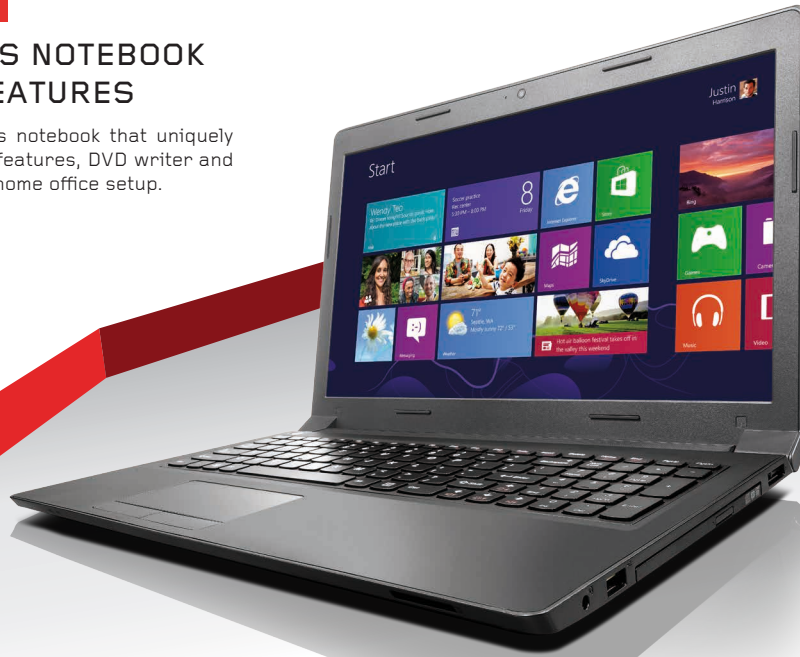

LENOVO® B5400

AFFORDABLE 15" BUSINESS NOTEBOOK WITH ROBUST SECURITY FEATURES

The Lenovo® B5400 is an affordable business notebook that uniquely combines a 15.6" screen with robust security features, DVD writer and long battery life, making it ideal for a small or home office setup.

LONG BATTERY LIFE

ROBUST SECURITY FEATURES

ACCUTYPE KEYBOARD

INTEGRATED OPTICAL DRIVE

KEY SPECIFICATIONS

- Up to 4th generation Intel® Core™ i5 processor
- Up to Windows 8 Pro
- 15.6" HD display (1366 x 768), 16:9 widescreen
- Up to 16GB DDR3L memory
- Up to 1TB HDD storage
- Up to NVIDIA® GeForce® 720M 1GB graphics
- Integrated DVD reader/writer

ADAPTIVE

- Energy Manager—protects the long-term durability of the battery and uses advanced energy-saving technology to increase time spent between charges

CONNECTED

- Lenovo® OneLink dock makes connecting to multiple devices such as larger screens, speakers and headphones, or even your power adapter simple and clutter-free
- Up to 8 hrs of battery life to stay connected
- Integrated Bluetooth® 4.0, 802.11 b/g/n WiFi connectivity¹
- Up to 720p HD webcam for better web conferencing
- HDMI-out port to connect to larger screens
- USB 2.0 and USB 3.0 connectors, and 4-in-1 card reader
- In case of loss or theft, Intel® Anti-Theft (AT) technology helps you to remotely disable the PC or track it down through WiFi geo-location²