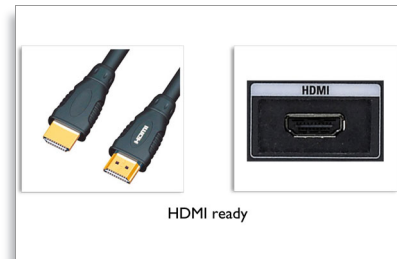

HDMI Ready

An HDMI-ready device has all the required hardware to accept High-Definition Multimedia Interface (HDMI) input, high quality digital video and audio signals all transmitted over a single cable from a PC or any number of AV sources including set-top boxes, DVD players and A/V receivers and video cameras.

Mercury Free

Philips monitors with LED backlighting are free of Mercury content, one of the most toxic natural substances, which affects humans and animals. This allows for an eco-friendly display throughout its life-cycle, from manufacturing to disposal.