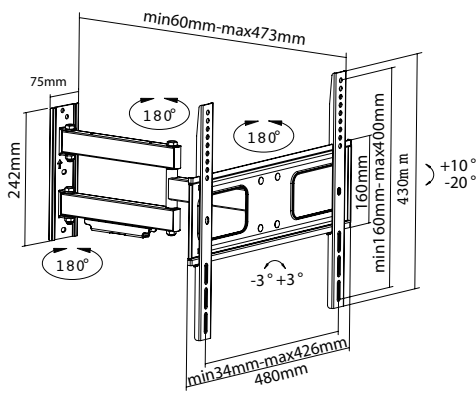

Full Motion TV Wall Mount

SUNNE™

For most 81 cm – 140 cm (32" – 55") LED, LCD Flat Panel TVs

23-42-EAX2

200x200, 400x200
300x300, 400x400

+3° ~ -3°

+90° ~ -90°

-20° ~ +10°

MOST
32"–55"
MAX VESA 400x400

50kg/110lbs

62-473mm

Features

- Freely tilting allows easy TV angle adjustment
- Built-in screen level adjustment
- Cable management system

Material	Steel
Color	Black
Installation	Wall
Rated Load	max. 50 kg
Rotate	-3° ~ +3°
Tilt	-20° ~ +10°
Swivelling	-90° ~ +90°
Cable Management	Yes
EAN	6956745152853