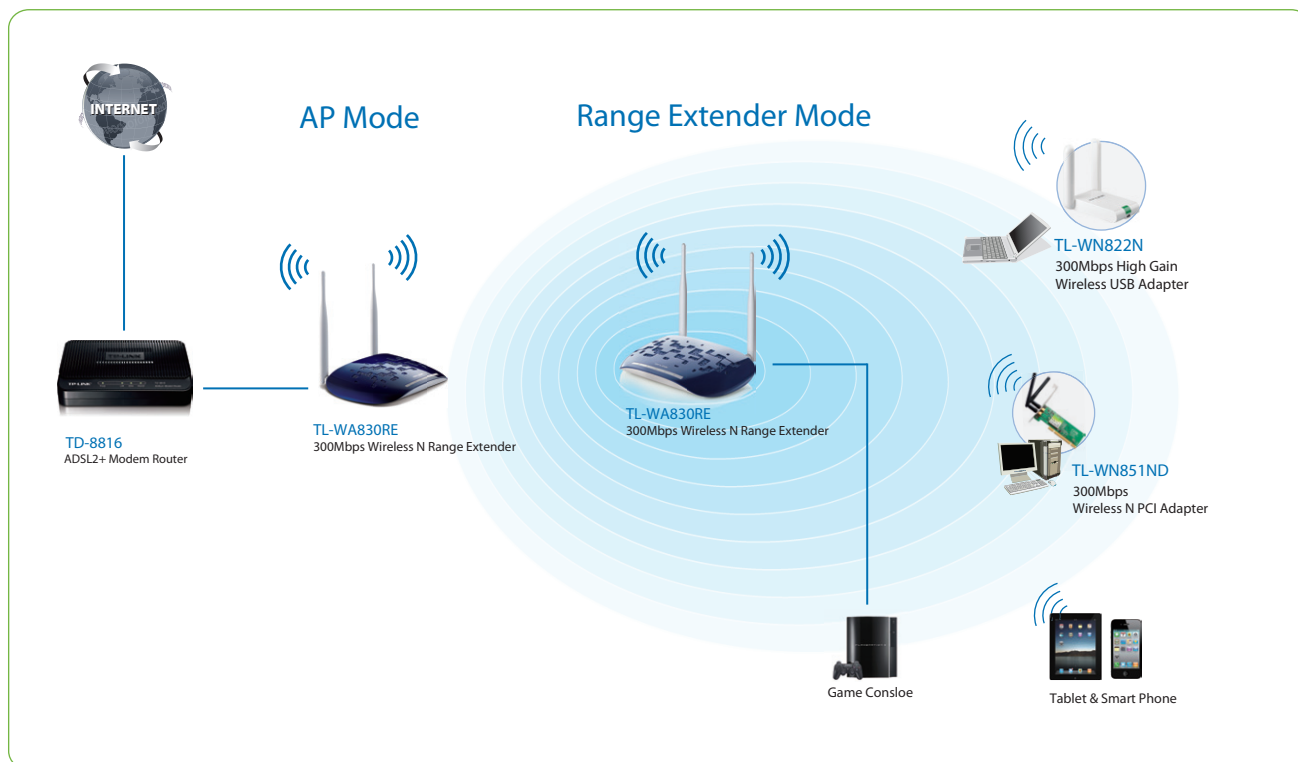

Diagram:

Package:

- 300Mbps Wireless N Range Extender
  TL-WA830RE
- 2 Detachable Omni directional antennas
- RJ-45 Ethernet Cable
- Power supply unit
- Resource CD
- Quick Installation Guide

Related Product:

- 300Mbps Wireless N VoIP ADSL2+ Modem Router
  TD-VG3631
- 300Mbps Wireless N PCI Adapter
  TL-WN851ND
- 300Mbps High Gain Wireless USB Adapter
  TL-WN822N