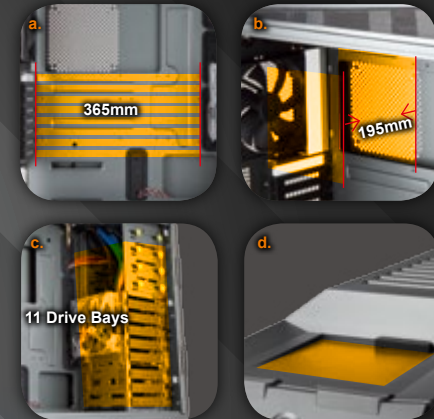

* Product specifications are subject to change without prior notice.

• Excellent Thermal Solution

- a. Supports up to Ten 120mm or 140mm Fans to Provide Excellent Thermal Solution
- b. Additionally Supports a Top 360mm and a Bottom 240mm Radiator for Professional Gamer
- c. Water-Cooling Holes Ready to Supports Water-Cooling System

• Highly Expandable

- a. Eight PCI-E Slots to Support High-End Full Size Graphic Card (Up to 365mm / 14.4")
- b. Supports CPU Tower Heatsink up to 195mm
- c. Supports up to 11 Drive Bays (5.25" x 3, 3.5"/2.5" x 8)
- d. 3.5" / 2.5" SATA HDD EZ-Swap Dock on Top for Easy Data Access

• User Friendly

- a. Silence-Turbo Fan Speed Control per User's Requirement
- b. One-Touch Front Bezel Filter
- c. Super Speed USB 3.0 x 2 (Internal Connector)
- d. Enlarged Cable Management Space with Rubber Grommet Protection