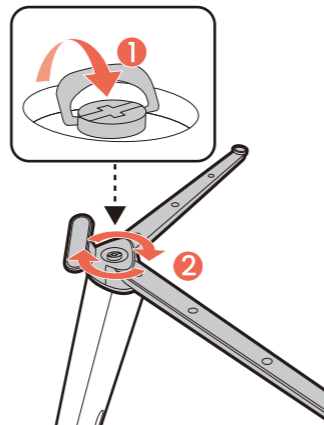

P/N: 4J.XXXXX.XXX

3