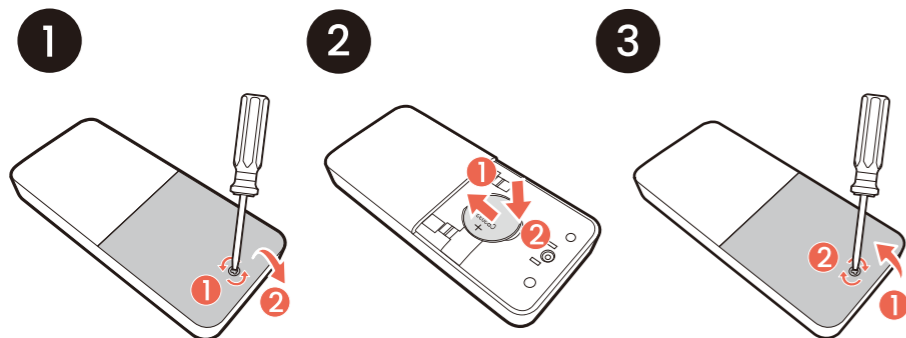

Color Shuttle: Easily download, manage, and share color modes for game titles.

Remote control

Non-Europe

Europe

The terms HDMI, HDMI High-Definition Multimedia Interface, HDMI Trade Dress and the HDMI Logos are trademarks or registered trademarks of HDMI Licensing Administrator, Inc.