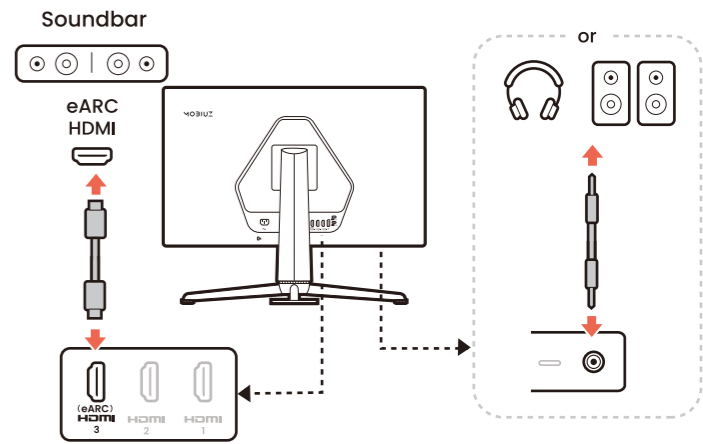

BenQ

Easy start with videos

MOBIUZ

LCD Monitor

Quick Start Guide

EX Series

DN: EX271U-EQ-V0

© 2024 BenQ Corporation. All rights reserved. Rights of modification reserved.

Package contents

Remote control (May not include CR2032 battery)

Setup

1

2

P/N: 4J.XXXXX.XXX

3

4 Video

5 Audio

6

7

BenQ's Gaming Monitor Unveil the Unseen

AI-Driven Technologies

Shadow Phase

Gamer-Experienced Colors

Color modes

Sci-fi | Fantasy | Realistic