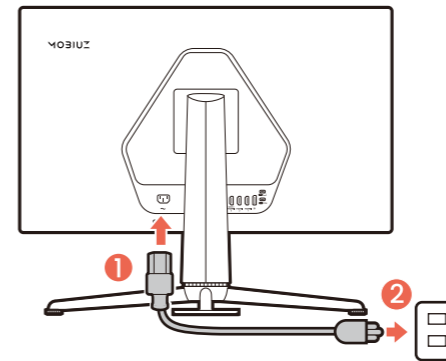

BenQ

Easy start with videos

MOBIUZ

LCD Monitor

Quick Start Guide

EX Series

DN: EX271U-EQ-V0

© 2024 BenQ Corporation. All rights reserved. Rights of modification reserved.

Package contents

Remote control (May not include CR2032 battery)

Setup

1

2

P/N: 4J.XXXXX.XXX

3

4 Video

5 Audio

6

7

BenQ's Gaming Monitor Unveil the Unseen

AI-Driven Technologies

Shadow Phase

Gamer-Experienced Colors

Color modes

Sci-fi | Fantasy | Realistic