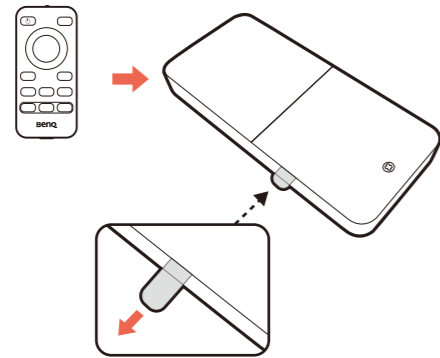

BenQ's Gaming Monitor Unveil the Unseen

AI-Driven Technologies

Shadow Phase

Gamer-Experienced Colors

Color modes

Sci-fi | Fantasy | Realistic

Angle adjustment

Installing software

Color Shuttle: Easily download, manage, and share color modes for game titles.

Remote control

Non-Europe

Europe

The terms HDMI, HDMI High-Definition Multimedia Interface, HDMI Trade Dress and the HDMI Logos are trademarks or registered trademarks of HDMI Licensing Administrator, Inc.