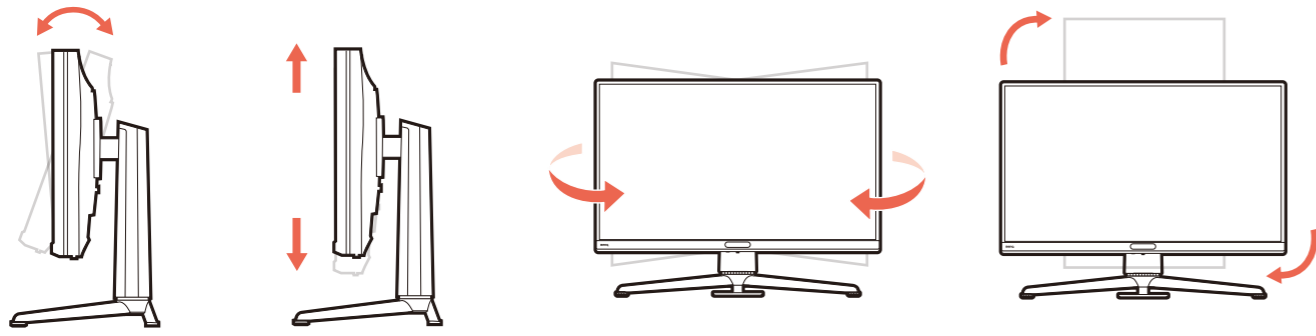

BenQ's Gaming Monitor Unveil the Unseen

AI-Driven Technologies

Shadow Phase

Gamer-Experienced Colors

Color modes

Sci-fi | Fantasy | Realistic

Angle adjustment

Installing software

Color Shuttle: Easily download, manage, and share color modes for game titles.

Remote control

Non-Europe

Europe

The terms HDMI, HDMI High-Definition Multimedia Interface, HDMI Trade Dress and the HDMI Logos are trademarks or registered trademarks of HDMI Licensing Administrator, Inc.