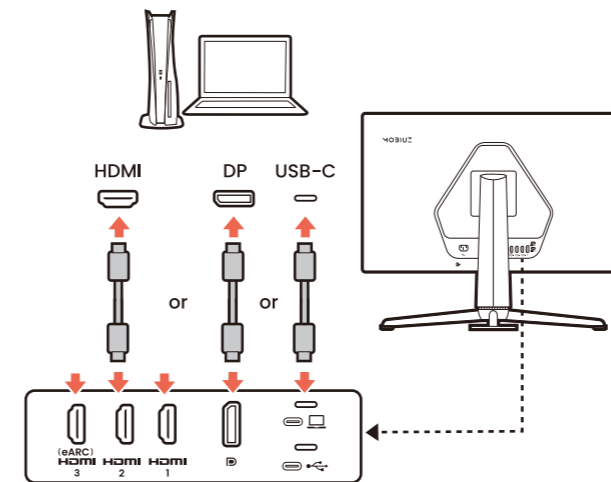

BenQ

Easy start with videos

MOBIUZ

LCD Monitor

Quick Start Guide

EX Series

DN: EX271U-EQ-V0

© 2024 BenQ Corporation. All rights reserved. Rights of modification reserved.

Package contents

Remote control (May not include CR2032 battery)

Setup

1

2

P/N: 4J.XXXXX.XXX

3

4 Video

5 Audio

6

7

BenQ's Gaming Monitor Unveil the Unseen

AI-Driven Technologies

Shadow Phase

Gamer-Experienced Colors

Color modes

Sci-fi | Fantasy | Realistic