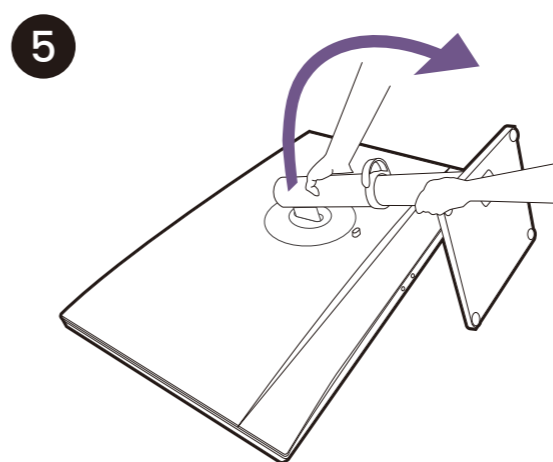

Setup

P/N: 4J.XXXXX.XXX

DesignVue Designer Monitor

Display Pilot 2

Efficiently manage your display settings

Support.BenQ.com

Display Pilot 2

Angle adjustment