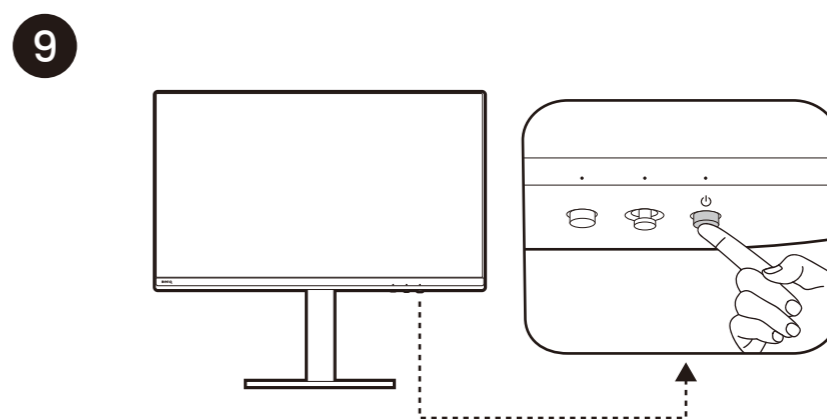

Setup

P/N: 4J.XXXXX.XXX

DesignVue Designer Monitor

Display Pilot 2

Efficiently manage your display settings

Support.BenQ.com

Display Pilot 2

Angle adjustment