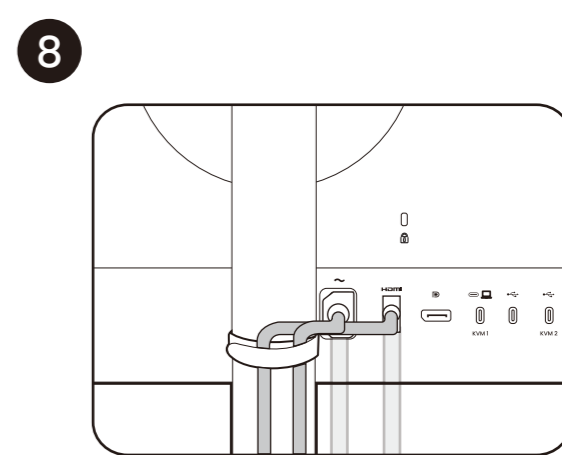

Setup

P/N: 4J.XXXXX.XXX

DesignVue Designer Monitor

Display Pilot 2

Efficiently manage your display settings

Support.BenQ.com

Display Pilot 2

Angle adjustment