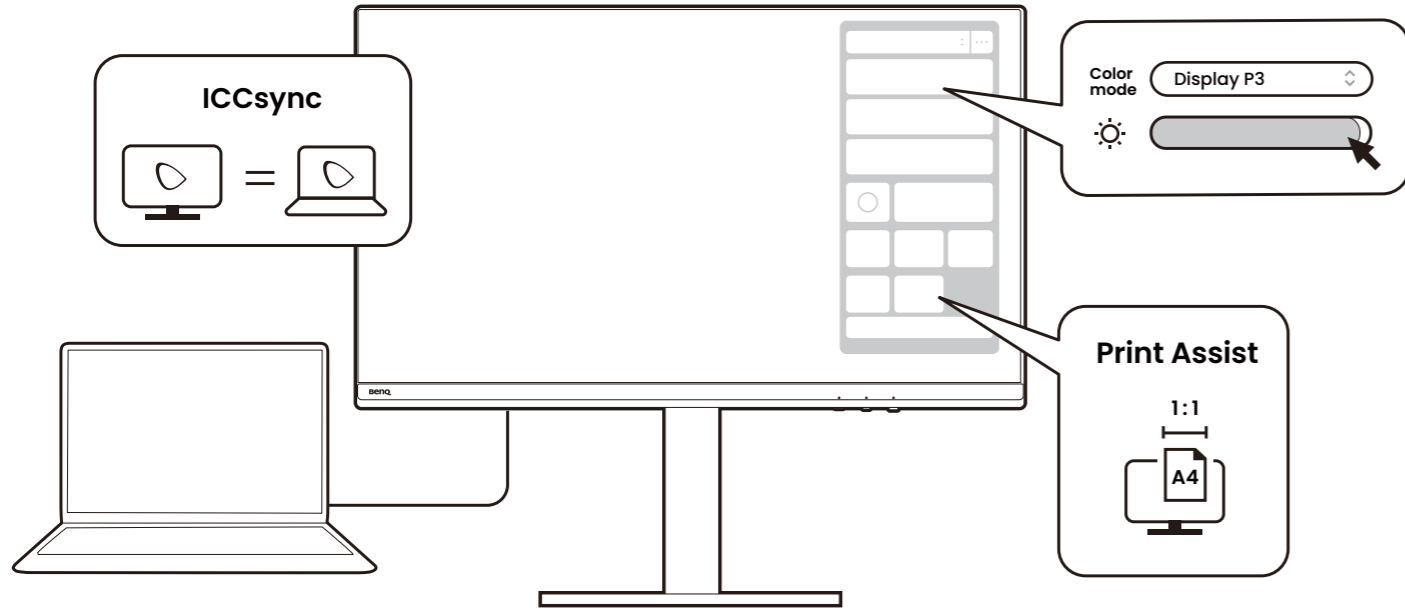

Setup

P/N: 4J.XXXXX.XXX

DesignVue Designer Monitor

Display Pilot 2

Efficiently manage your display settings

Support.BenQ.com

Display Pilot 2

Angle adjustment

Installing color management software

Display ColorTalk

Sync colors across monitors

Support.BenQ.com

Display ColorTalk

Palette Master Ultimate

Exclusive calibration and convenient color management

Support.BenQ.com