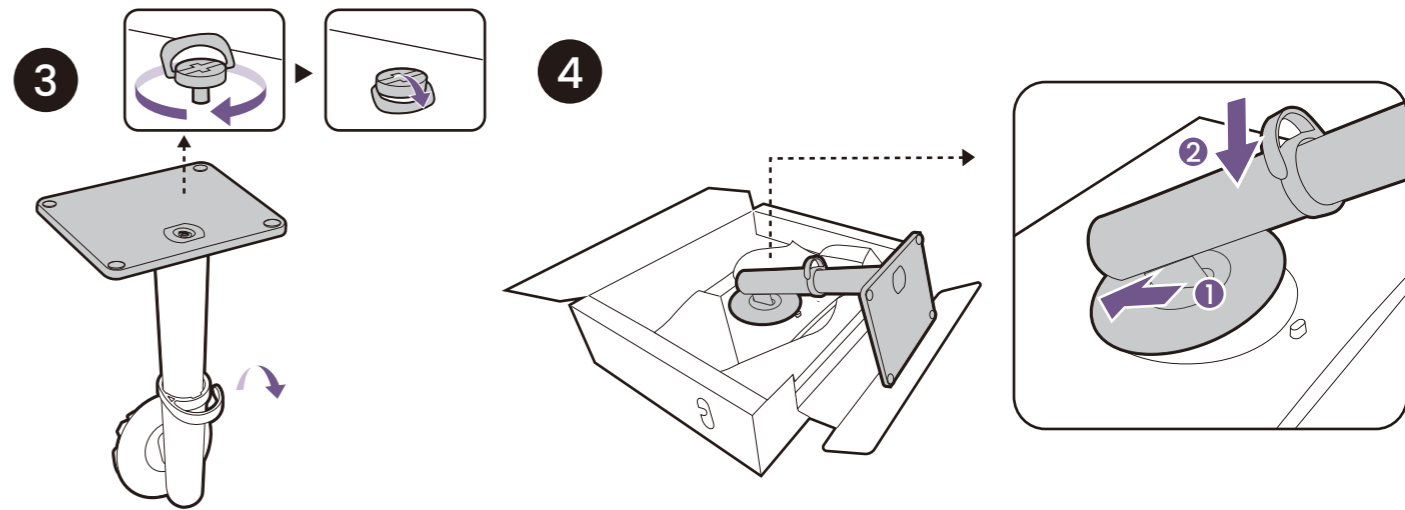

Setup

P/N: 4J.XXXXX.XXX

DesignVue Designer Monitor

Display Pilot 2

Efficiently manage your display settings

Support.BenQ.com

Display Pilot 2

Angle adjustment