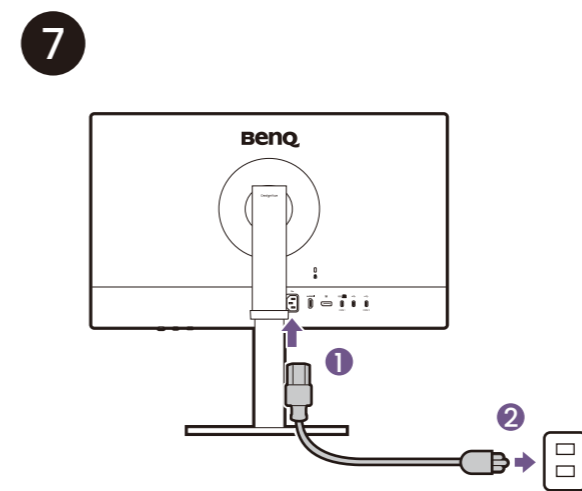

Setup

P/N: 4J.XXXXX.XXX

DesignVue Designer Monitor

Display Pilot 2

Efficiently manage your display settings

Support.BenQ.com

Display Pilot 2

Angle adjustment