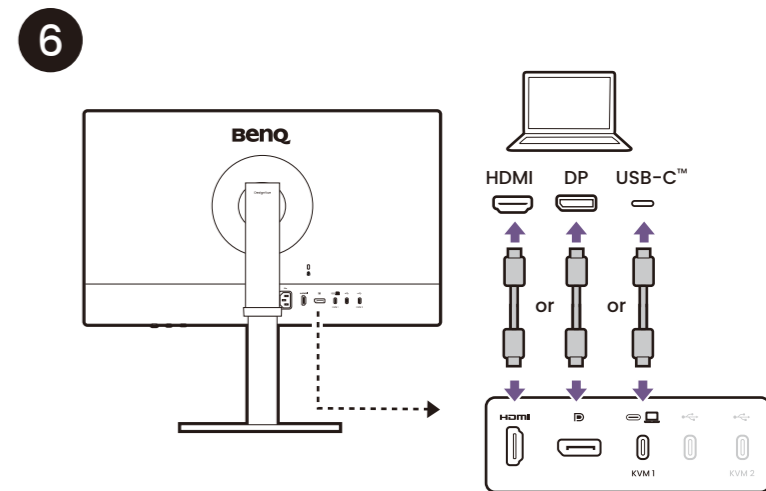

Easy start with videos

LCD Monitor Quick Start Guide

DesignVue Designer Monitor | PD Series

DN: PD2706QN-EQ-V0

© 2024 BenQ Corporation. All rights reserved. Rights of modification reserved.

Package contents

Setup

P/N: 4J.XXXXX.XXX

DesignVue Designer Monitor

Display Pilot 2

Efficiently manage your display settings

Support.BenQ.com

Display Pilot 2

Angle adjustment