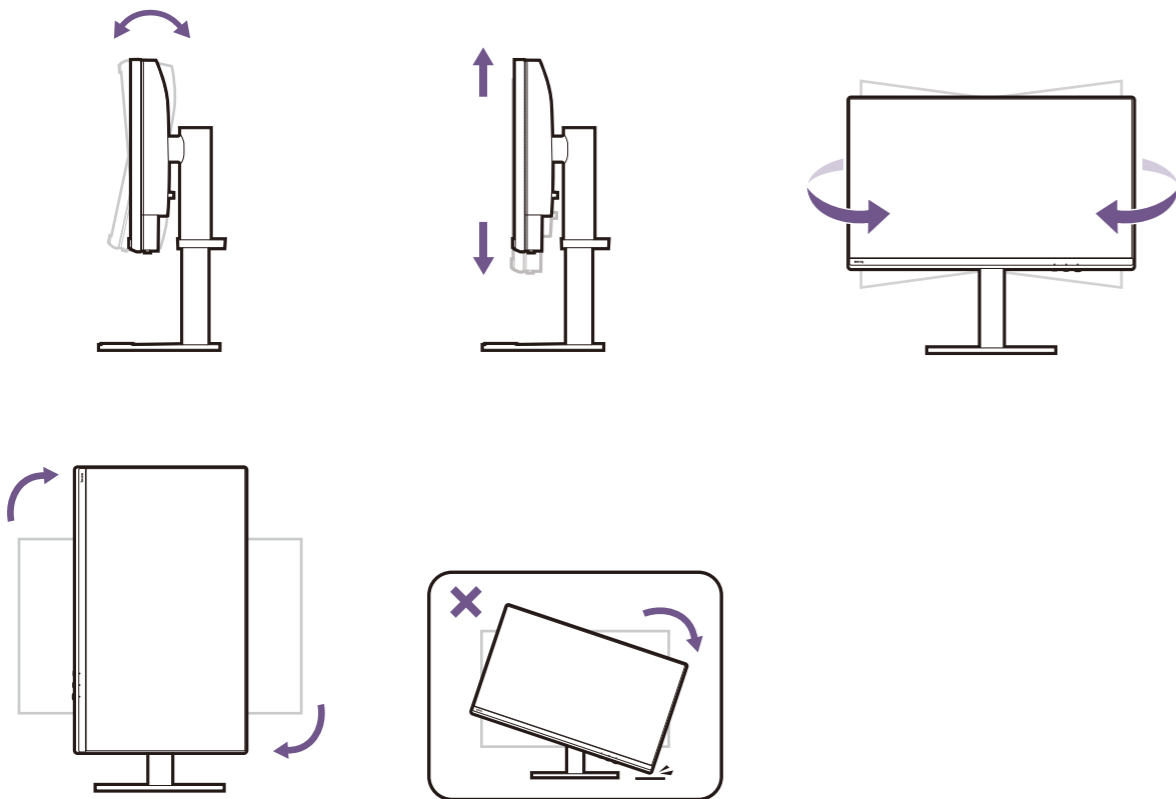

Setup

P/N: 4J.XXXXX.XXX

DesignVue Designer Monitor

Display Pilot 2

Efficiently manage your display settings

Support.BenQ.com

Display Pilot 2

Angle adjustment