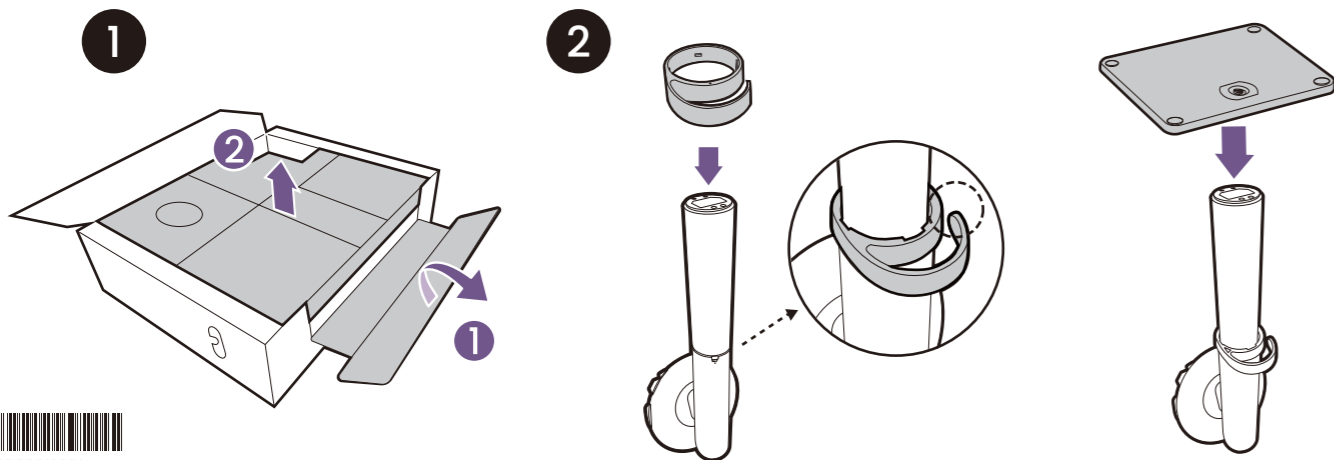

Setup

P/N: 4J.XXXXX.XXX

DesignVue Designer Monitor

Display Pilot 2

Efficiently manage your display settings

Support.BenQ.com

Display Pilot 2

Angle adjustment