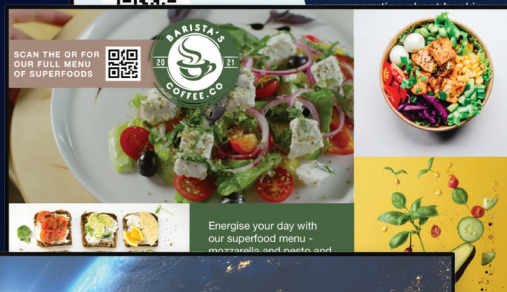

**NEW**  
98" display

Available in a range of sizes

43" 4K | 50" 4K | 55" 4K

65" 4K | 75" 4K | 86" 4K | 98" 4K

Queen Elizabeth  
HOSPITAL

Scan the QR Code  
to book your flu jab

Let's help keep everyone healthy  
Scan the QR code or speak to a staff member