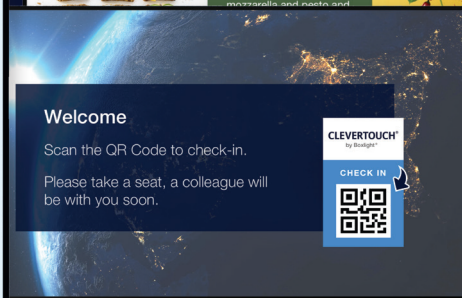

# CM Pro

The ultimate all-in-one solution;  
one powerful commercial display,  
**two great uses.**

Commercial displays for meetings, digital signage, or both?

The CM Pro is flexible and versatile with inbuilt CleverLive digital signage  
for broadcasting information, and AirServer for meeting collaboration.

**NEW**  
98" display

Available in a range of sizes

43" 4K | 50" 4K | 55" 4K

65" 4K | 75" 4K | 86" 4K | 98" 4K

Queen Elizabeth  
HOSPITAL

Scan the QR Code  
to book your flu jab

Let's help keep everyone healthy  
Scan the QR code or speak to a staff member

**CLEVER® LIVE**

Subscription free feature rich digital signage.

Create your account today at [cleverlive.com](https://cleverlive.com)

**3-year MDM\* included**

Remote access to manage, view and support your display for the ultimate in control and flexibility.