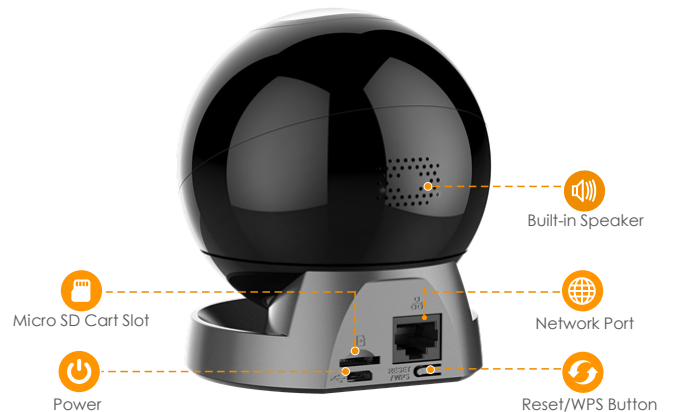

Imou

Ranger Pro

1080P H.265 Wi-Fi Pan & Tilt Camera

With 1080P Full HD live monitoring and 0~355° pan & 0~90° tilt features, Ranger Pro ensures every corner of your home completely covered. Privacy Mask helps protect your personal privacy when you are home, and Smart Tracking function lets the camera follows moving objects when it detects motion.

Wi-Fi Connection

IEEE802.11b/g/n(2.4GHz)

Stay close with what you care

With Cloud service, you will have access to what you care as long as Internet is available. You can record daily or motion videos on Cloud and playback anytime anywhere.

Front View

Back View

Specifications

Camera

1/2.7" 2Megapixel Progressive CMOS
 2MP (1920 x 1080)
 Night Vision: 10m(33ft) Distance
 3.6mm Fixed Lens
 Field of View : 89° (H), 48° (V), 107° (D)
 355° Pan & 0~90° Tilt

Auxiliary Interface

Micro SD Card Slot (up to 128GB)
 Built-in Mic & Speaker
 WPS/Reset Button

General

DC 5V2A Power Supply
 Power Consumption: <7.5W
 Working Environment: -10° C ~ +45° C, Less Than 95%RH
 Dimensions: 90 x 90 x 108mm (3.5 x 3.5 x 4.3inch)
 Weight: 250g (0.55lb)
 CE, FCC, UL